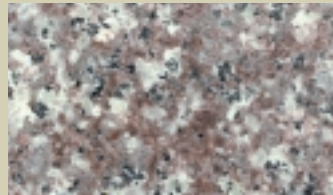

SOLID-EDGE™ COUNTERTOP SETS

FOR MORE INFORMATION

Call 831.768.2100

Fax 831.768.2201

Email the graniteguy@graniterock.com

Buy direct from Graniterock

- Non-laminated, seamless front edge
- Notched from a solid 1½" granite slab
- Polished 1½" full round edge detail
- 87" length
- 31" width fits a variety of countertop depths
- 36" wide island/peninsula available
- 10 stock colors available for immediate delivery

Contractor Series' Colors:

Tan

Counter White

Majestic Mauve

Maple Red

Pearl Series Colors:

Baltic Creme

Brown Pearl

Blue-Gray Pearl

Serpent Green

Green Pearl

Pure Black

Complete sets of gorgeous granite countertops for about the same price as ceramic tile!

- Up to 40% less than Corian®
- Experience the superior properties of granite
- Cut your lead times in half