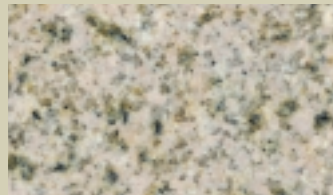

SOLID-EDGE™ COUNTERTOP SETS

FOR MORE INFORMATION

Call 831.768.2100

Fax 831.768.2201

Email the graniteguy@graniterock.com

Buy direct from Graniterock

- Non-laminated, seamless front edge
- Notched from a solid 1½" granite slab
- Polished 1½" full round edge detail
- 87" length
- 31" width fits a variety of countertop depths
- 36" wide island/peninsula available
- 10 stock colors available for immediate delivery

Contractor Series' Colors:

Tan

Counter White

Majestic Mauve

Maple Red

Pearl Series Colors:

Baltic Creme

Brown Pearl

Blue-Gray Pearl

Serpent Green

Green Pearl

Pure Black

Complete sets of gorgeous granite countertops for about the same price as ceramic tile!

- Up to 40% less than Corian®
- Experience the superior properties of granite
- Cut your lead times in half